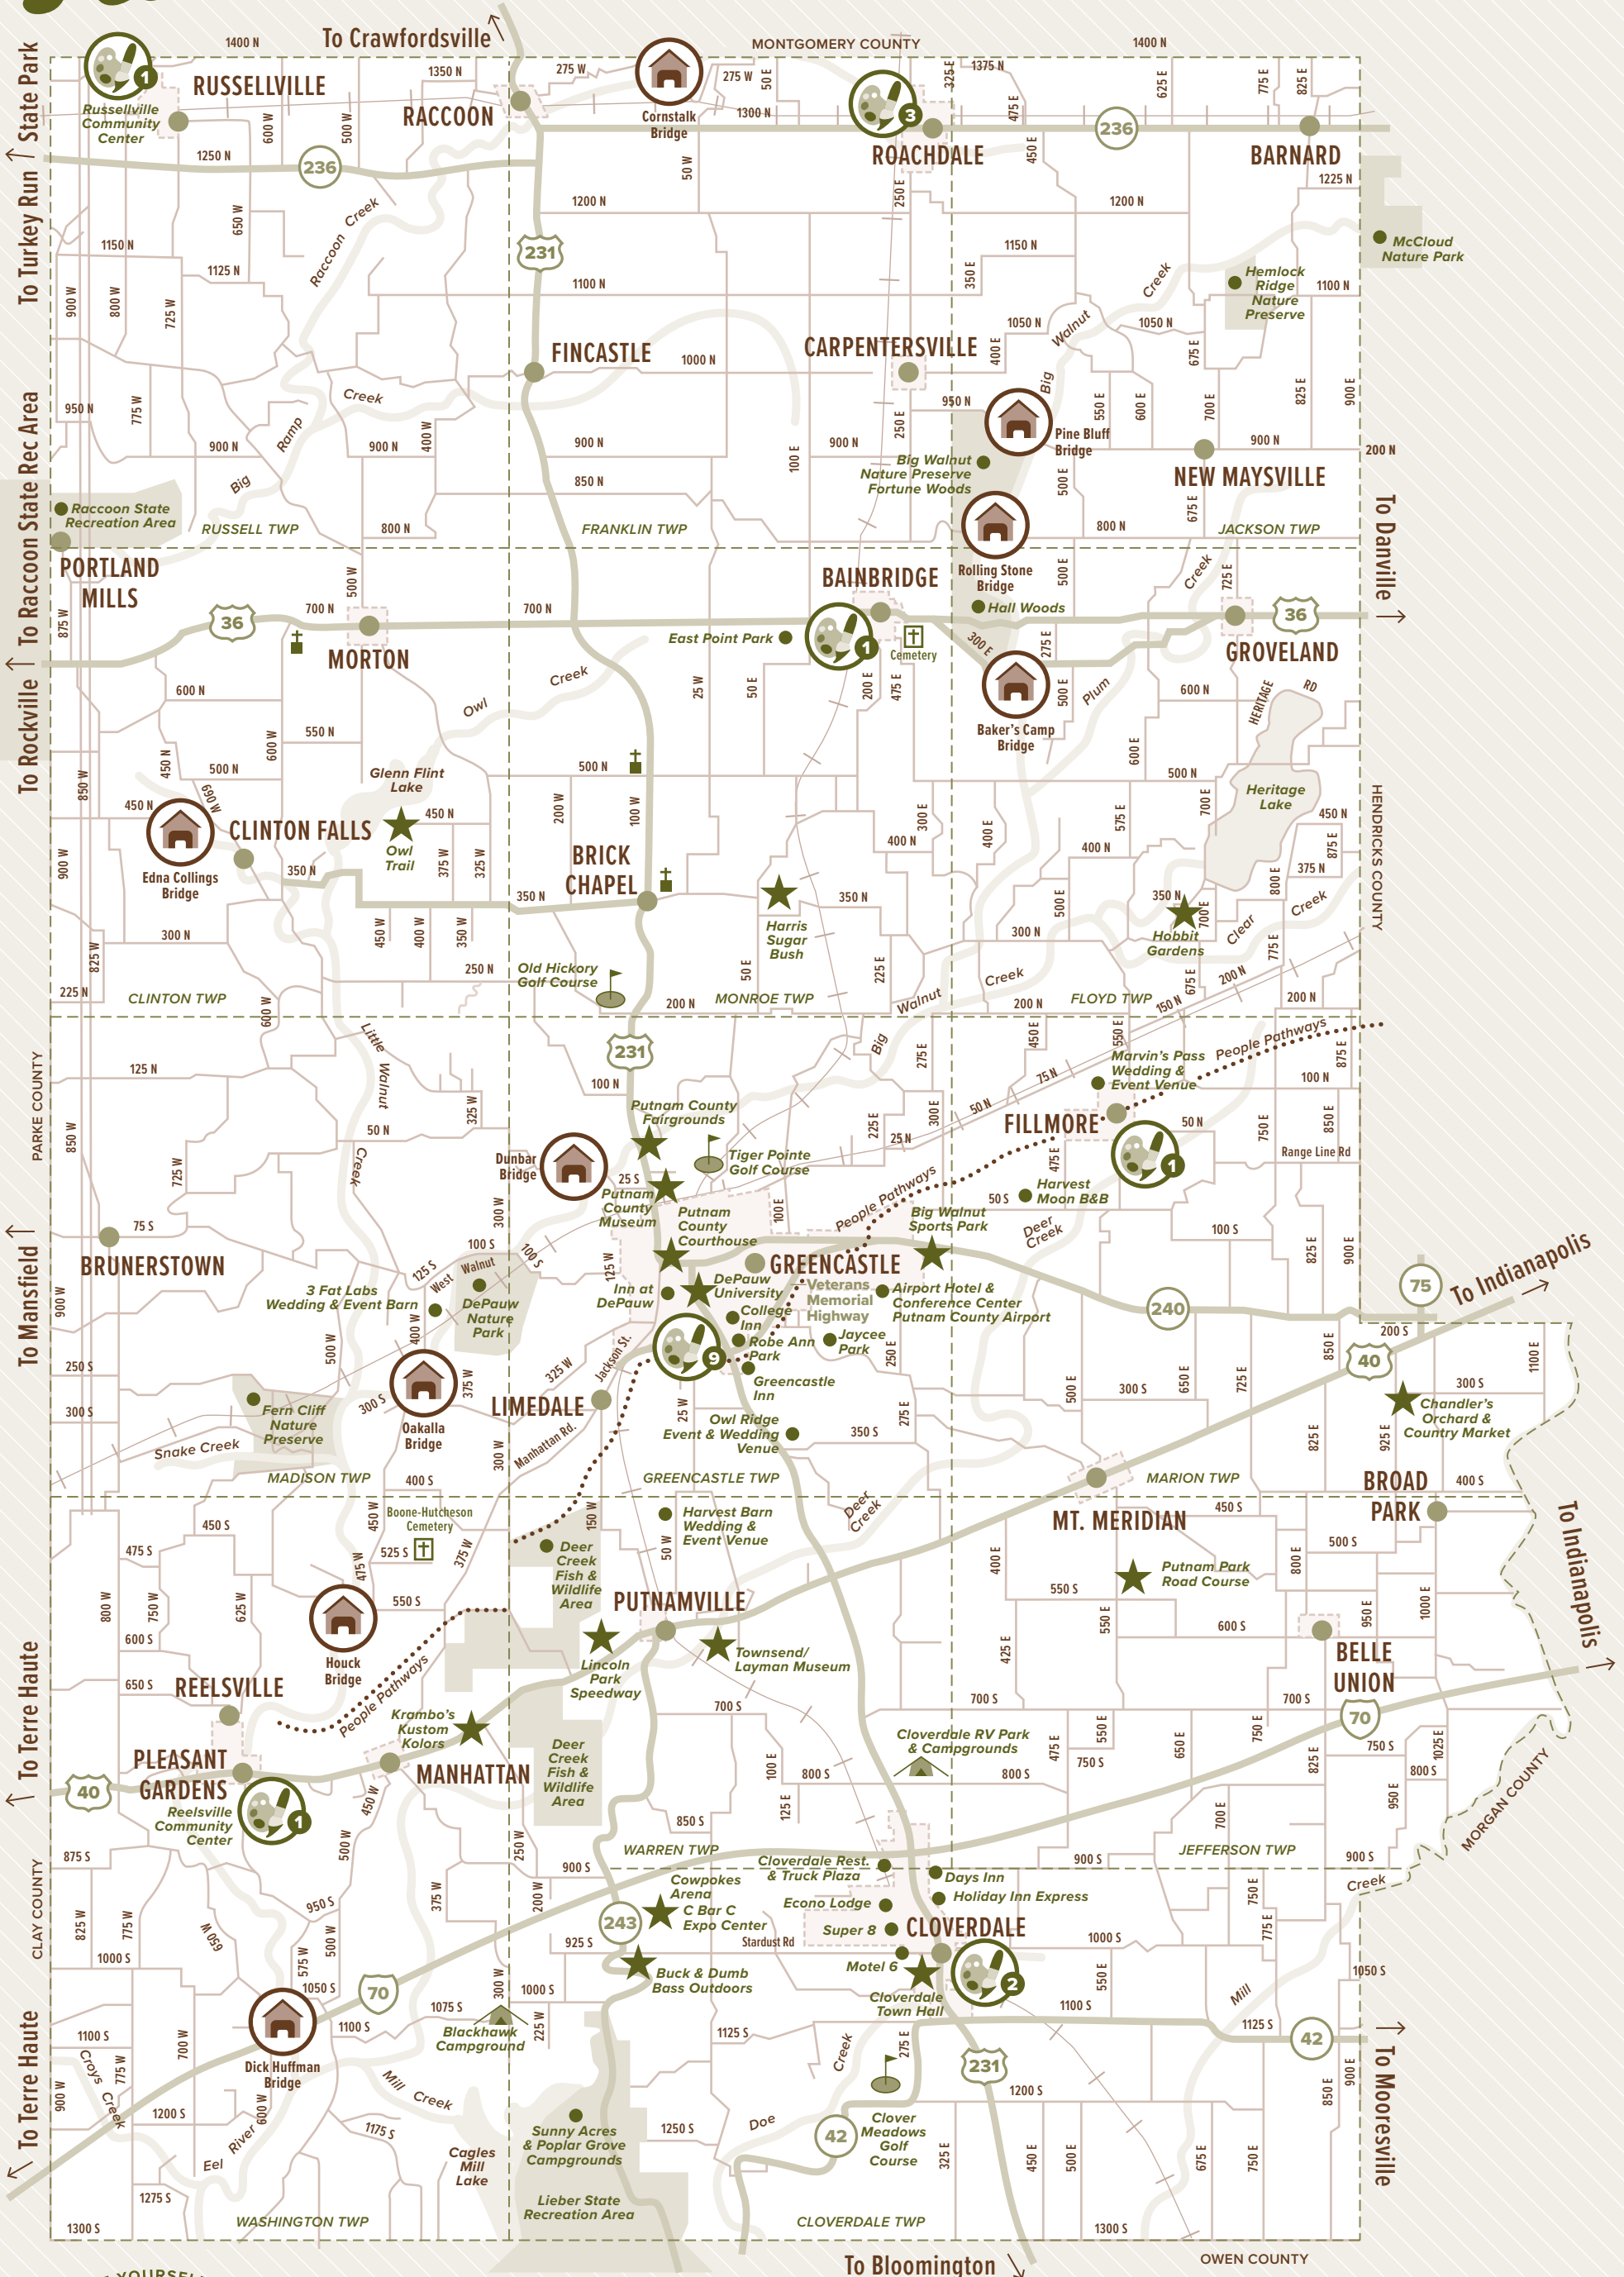

Put yourself in Putnam County!

PUT YOURSELF IN
Putnam
 COUNTY

800.829.4639 / 765.653.8743 / GoPutnam.com

Putnam County Convention & Visitors Bureau / 12 W. Washington St., Greencastle, IN 46135